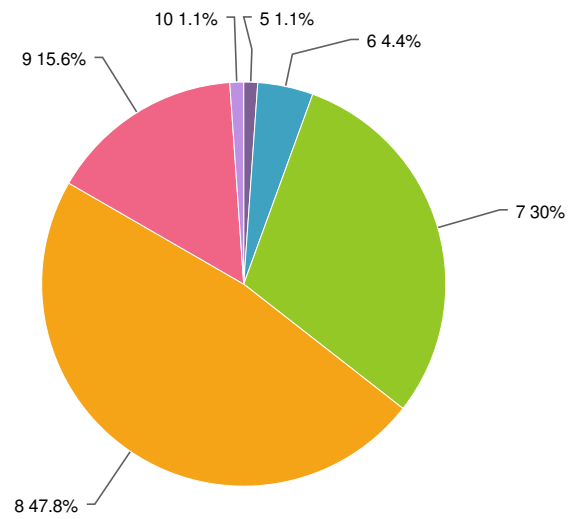

7. Hoe waardeert u de afscheidsspeech van Leo Scholl, aftredend bestuursvoorzitter Konnekt'os en het dankwoord door Ton Hendriks, plaatsvervangend bestuursvoorzitter?

Value	Percent	Count
5	1.1%	1
6	4.4%	4
7	30.0%	27
8	47.8%	43
9	15.6%	14
10	1.1%	1
Total		90

Statistics	
Total Responses	90
Average	7.8
Min	5.0
Max	10.0