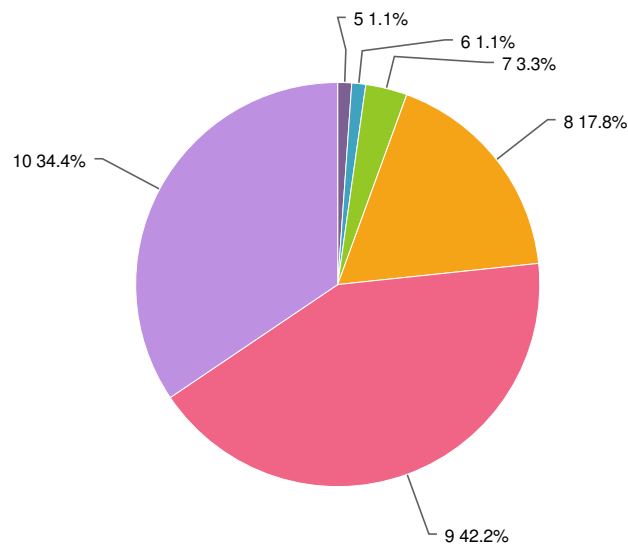

Value	Percent	Count
4	1.1%	1
6	13.3%	12
7	51.1%	46
8	27.8%	25
9	5.6%	5
10	1.1%	1
Total		90

Statistics	
Total Responses	90
Average	7.3
Min	4.0
Max	10.0

10. Hoe waardeert u gastspreker Ronald Goedmakers, eigenaar en CEO Vebege?

Value	Percent	Count
3	1.1%	1
4	2.2%	2
5	13.0%	12
6	19.6%	18
7	26.1%	24
8	29.4%	27
9	7.6%	7
10	1.1%	1
Total		92

Statistics	
Total Responses	92
Average	6.9
Min	3.0
Max	10.0

11. Hoe waardeert u gastspreker André Kuipers, astronaut en arts?