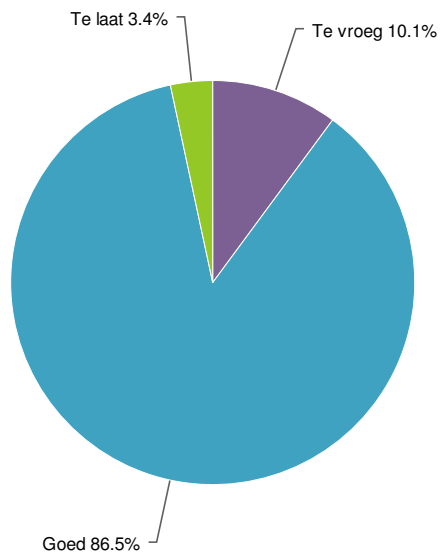

14. Wat vindt u van het aanvangstijdstip? (16.30 uur)

Value	Percent	Count	Statistics
Te vroeg	10.1%	9	Total Responses 89
Goed	86.5%	77	
Te laat	3.4%	3	
Total		89