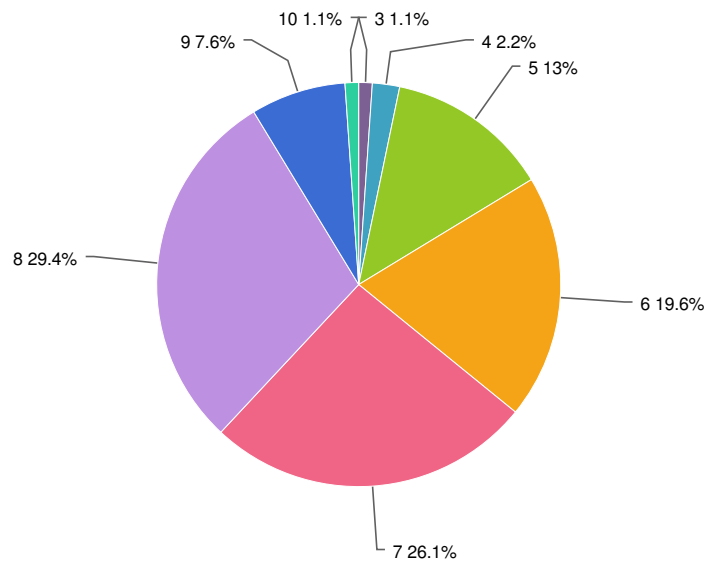

Value	Percent	Count
2	1.1%	1
3	1.1%	1
4	1.1%	1
5	2.2%	2
6	8.9%	8
7	38.9%	35
8	35.6%	32
9	10.0%	9
10	1.1%	1
Total		90

Statistics	
Total Responses	90
Average	7.3
Min	2.0
Max	10.0

9. Hoe waardeert u de introductie van de Konnekt'os MVO-prijs Midden-Limburg?

Value	Percent	Count
4	1.1%	1
6	13.3%	12
7	51.1%	46
8	27.8%	25
9	5.6%	5
10	1.1%	1
Total		90

Statistics	
Total Responses	90
Average	7.3
Min	4.0
Max	10.0

10. Hoe waardeert u gastspreker Ronald Goedmakers, eigenaar en CEO Vebege?