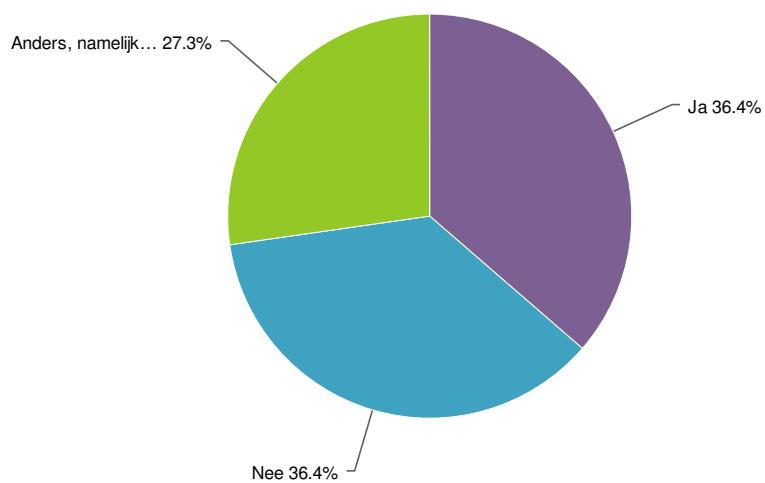

19. Indien u nog geen partner bent van Konnekt'os, zou u dan vrijblijvend informatie willen ontvangen over dit MVO-platform van Midden-Limburg?

Value	Percent	Count	Statistics
Ja	36.4%	24	Total Responses 66
Nee	36.4%	24	
Anders, namelijk...	27.3%	18	
Total		66