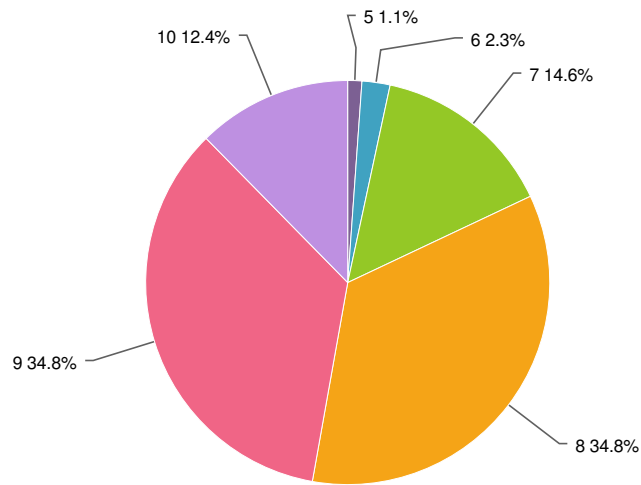

12. Hoe waardeert u de ontvangst en de bediening door medewerkers van Risse Groep en Westrom?

Value	Percent	Count
5	1.1%	1
6	2.3%	2
7	14.6%	13
8	34.8%	31
9	34.8%	31
10	12.4%	11
Total		89

Statistics	
Total Responses	89
Average	8.4
Min	5.0
Max	10.0