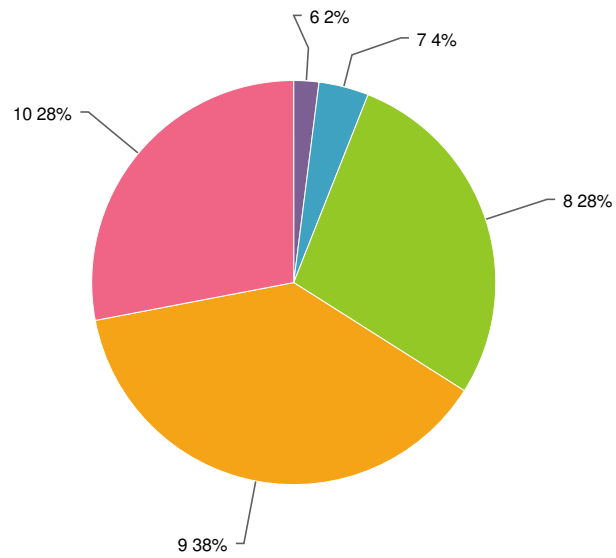

Value	Percent	Count
1	2.0%	1
2	2.0%	1
4	8.0%	4
5	6.0%	3
6	16.0%	8
7	32.0%	16
8	20.0%	10
9	10.0%	5
10	4.0%	2
Total		50

Statistics	
Total Responses	50
Average	6.8
Min	1.0
Max	10.0

8. Hoe waardeert u de ontvangst en de bediening door medewerkers van Risse Groep en Westrom?

Value	Percent	Count
4	2.0%	1
6	2.0%	1
7	7.8%	4
8	33.3%	17
9	39.2%	20
10	15.7%	8
Total		51

Statistics	
Total Responses	51
Average	8.5
Min	4.0
Max	10.0

9. Hoe waardeert u de locatie; Beachclub Degreez in Panheel?