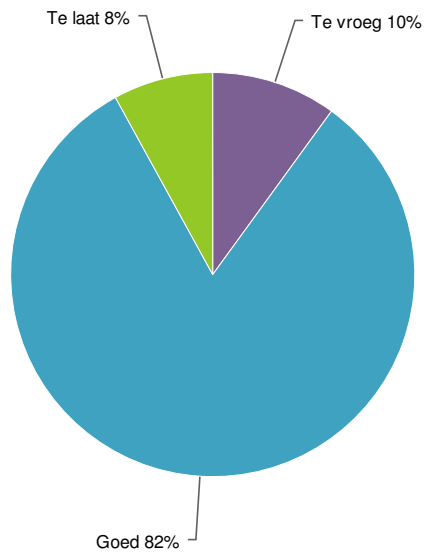

10. Wat vindt u van het aanvangstijdstip? (17.00 uur)

Value	Percent	Count	Statistics
Te vroeg	10.0%	5	Total Responses 50
Goed	82.0%	41	
Te laat	8.0%	4	
Total		50